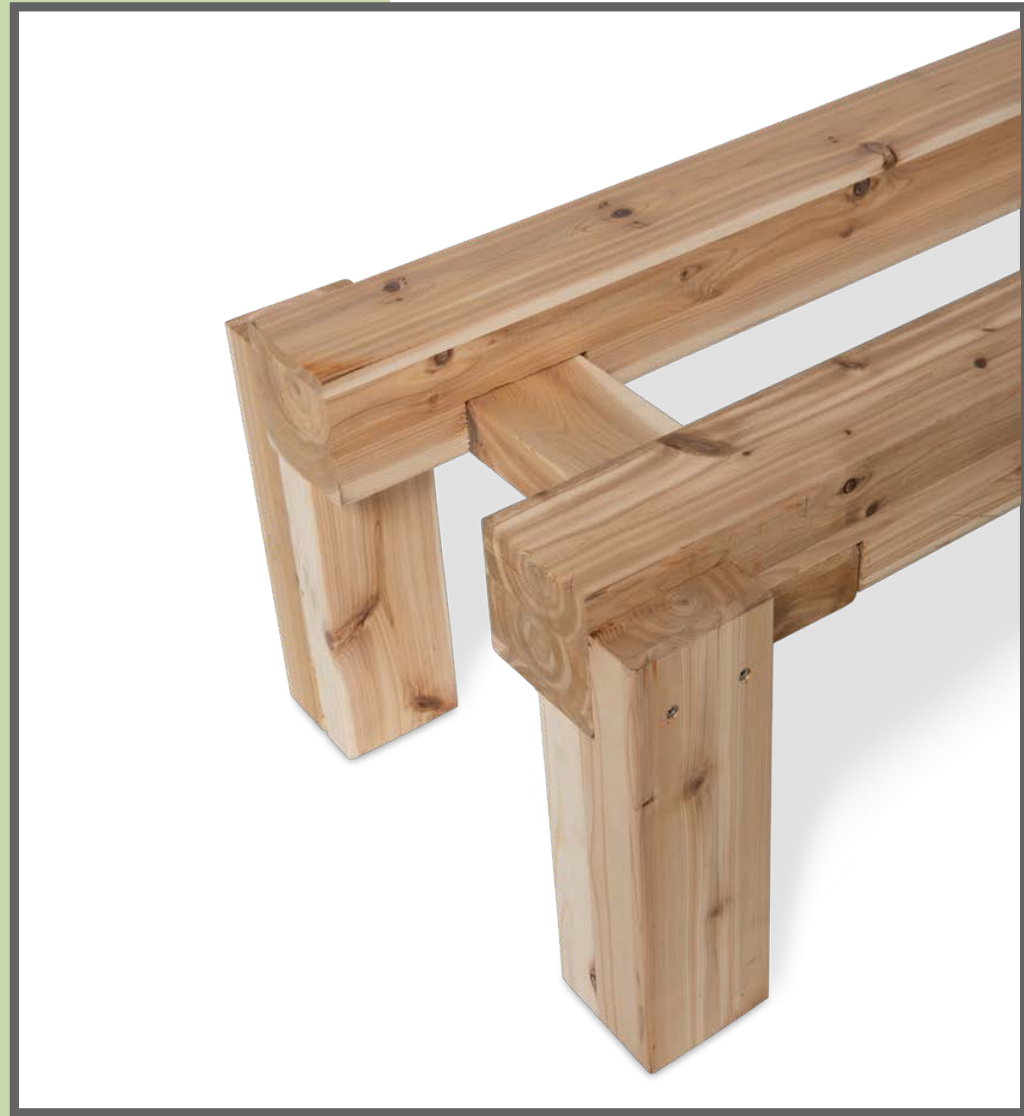

NATURAL RUBBER SEED STARTING TRAYS

30 CELL, 20 CELL & 6 CELL XL

Made from 100% sustainably-harvested, FSC-certified natural rubber, these super-durable seed starting trays have the flexibility to easily pop out your seedlings, but will last a lifetime without getting brittle with age. Available in 3 sizes for growing any kind of seedlings!

WOOD STAND FOR CORTEN STEEL MODULAR RAISED BED

Take no-bend gardening to new heights of fashion and function, combining the uniquely rustic look of Corten steel with a brawny and beautiful cedar stand. Also available for purchase on its own, our cedar stand elevates existing Modular Corten Steel Raised Beds into standing gardens.

COPPER CAP FOR CEDAR OBELISK

A perfect topper for our towering Cedar Obelisk, this pure-copper cap adds a touch of class that will grow more distinguished over the years, as it develops a distinctive blue-green patina. A hole in the middle lets in light and air to encourage your vining plants upward.