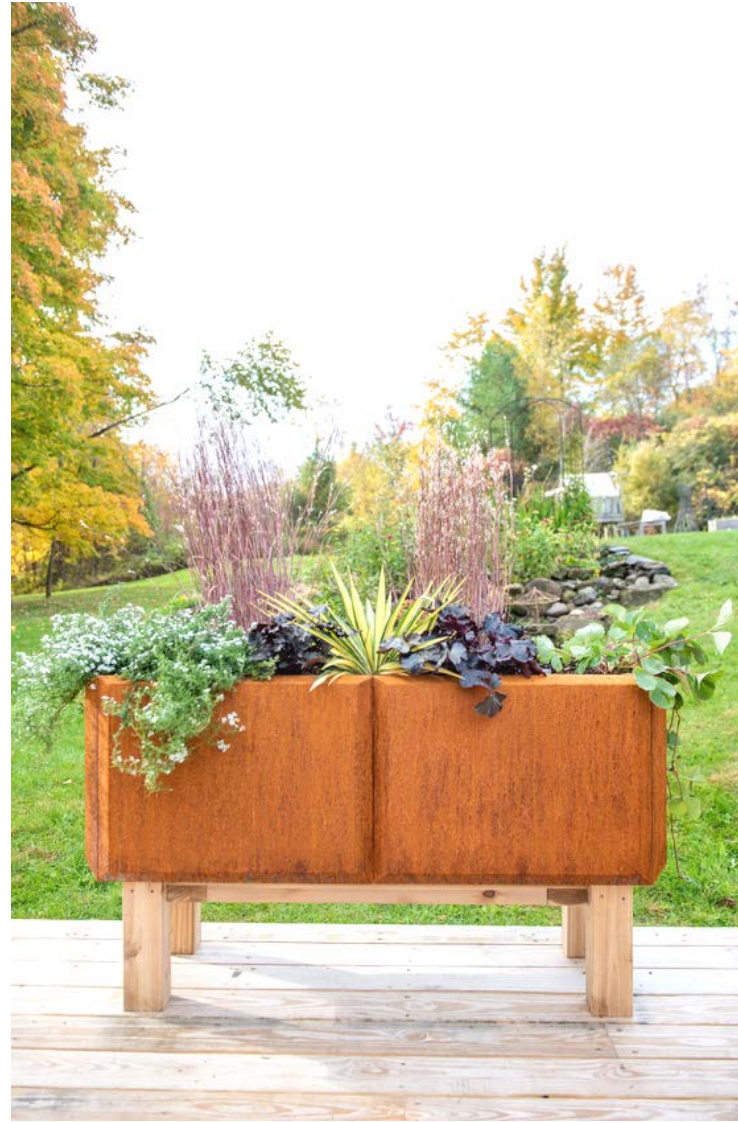

GARDENERS

SUPPLY COMPANY

Harvest 2023

Our Latest Introductions

For your Home & Garden