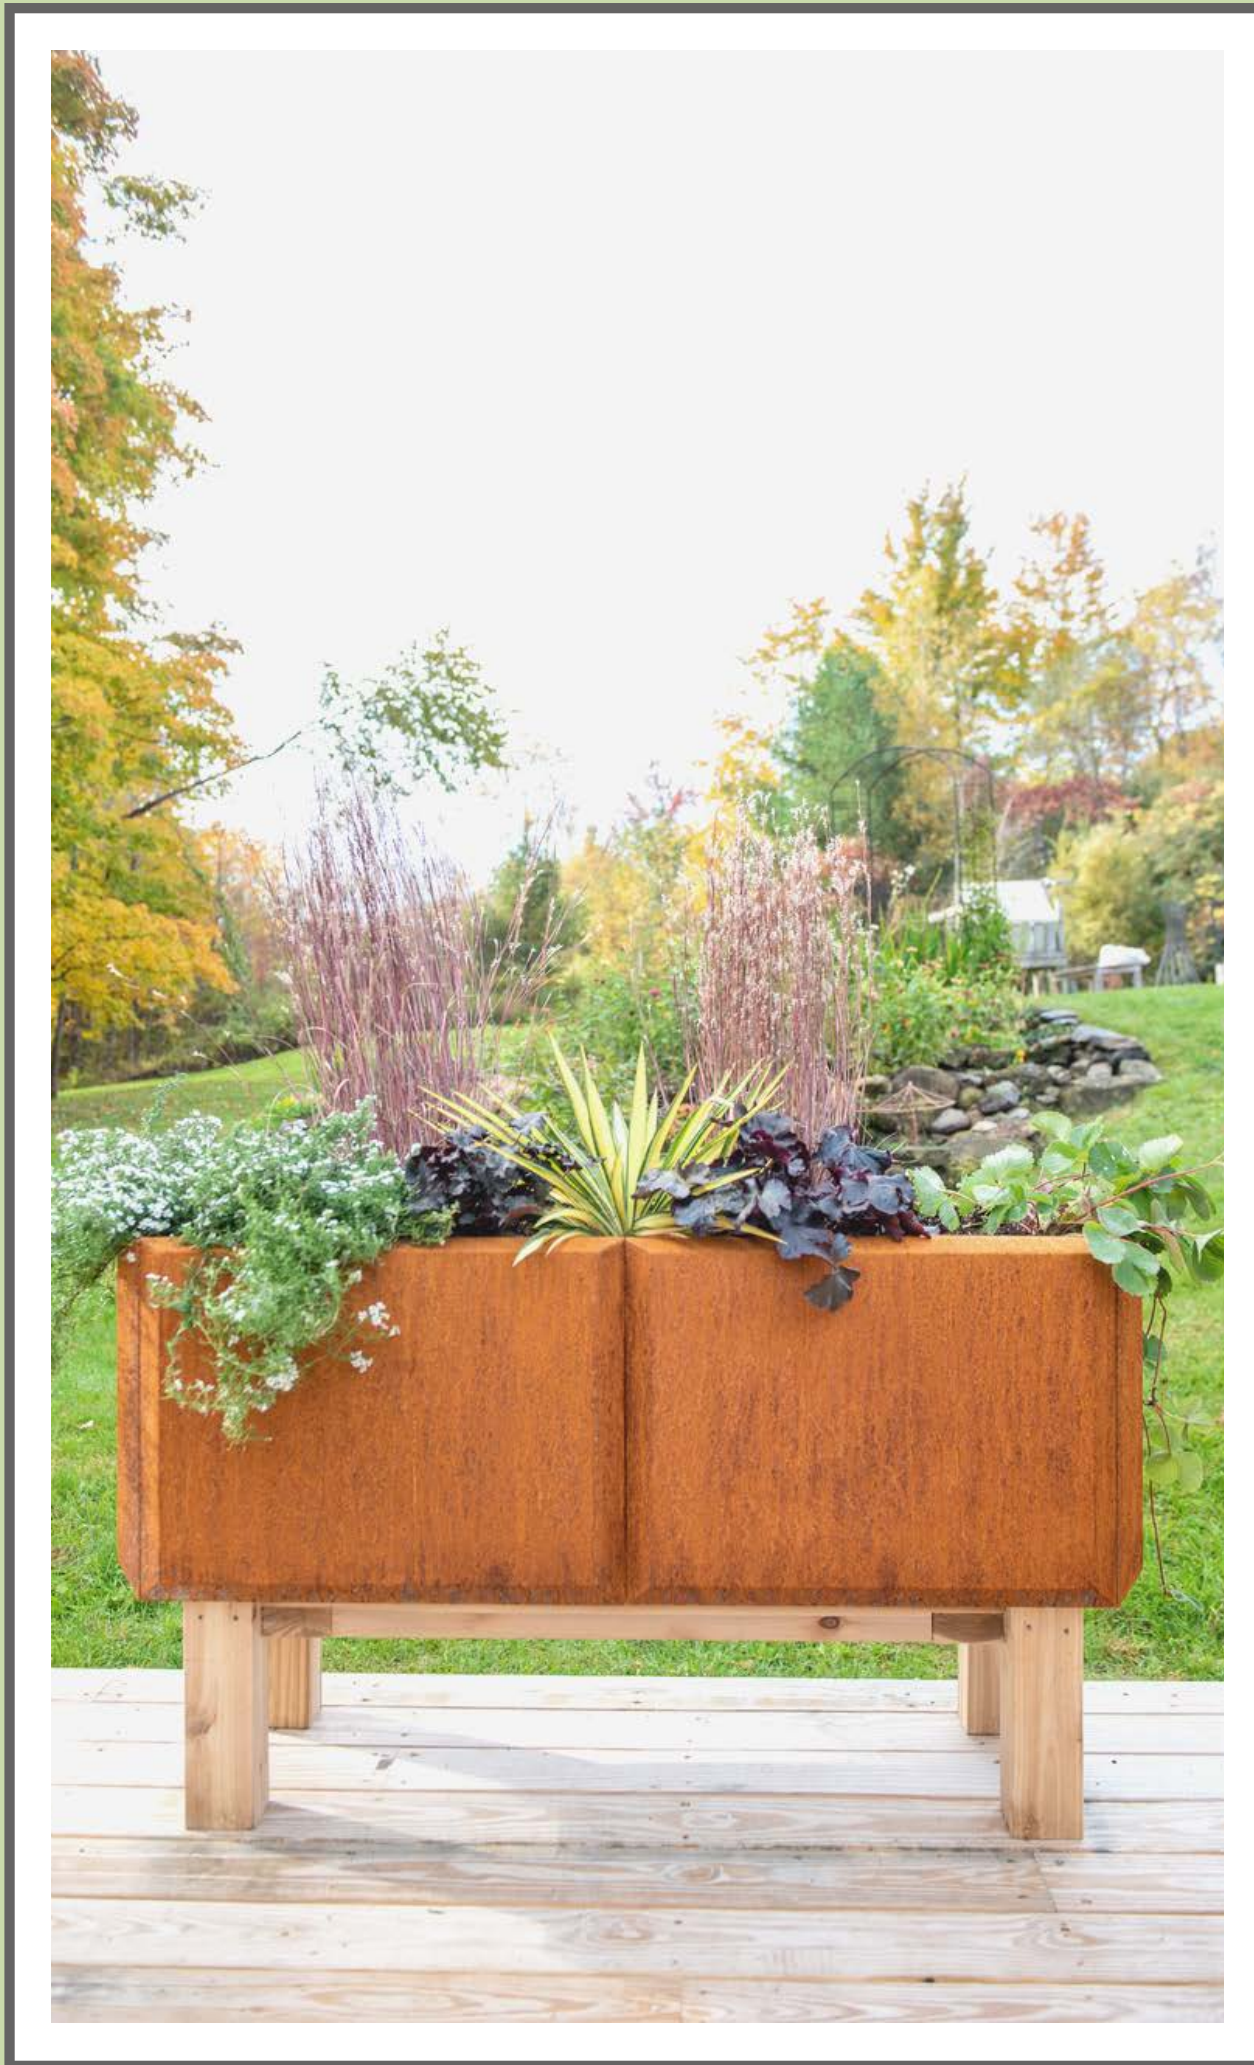

NATURAL RUBBER SEED STARTING TRAYS

30 CELL, 20 CELL & 6 CELL XL

Made from 100% sustainably-harvested, FSC-certified natural rubber, these super-durable seed starting trays have the flexibility to easily pop out your seedlings, but will last a lifetime without getting brittle with age. Available in 3 sizes for growing any kind of seedlings!

WOOD STAND FOR CORTEN STEEL MODULAR RAISED BED

Take no-bend gardening to new heights of fashion and function, combining the uniquely rustic look of Corten steel with a brawny and beautiful cedar stand. Also available for purchase on its own, our cedar stand elevates existing Modular Corten Steel Raised Beds into standing gardens.

COPPER CAP FOR CEDAR OBELISK

A perfect topper for our towering Cedar Obelisk, this pure-copper cap adds a touch of class that will grow more distinguished over the years, as it develops a distinctive blue-green patina. A hole in the middle lets in light and air to encourage your vining plants upward.